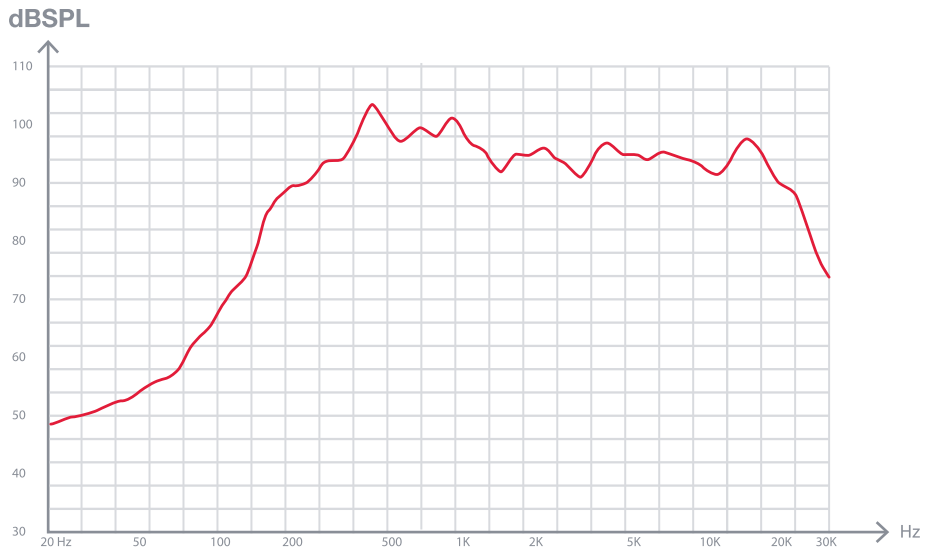

SPL vs Frequency

SPL vs Angle HORIZONTAL

+ Info
<https://fonestar.com/PF-35T>

SPL vs Angle VERTICAL

+ Info
<https://fonestar.com/PF-35T>